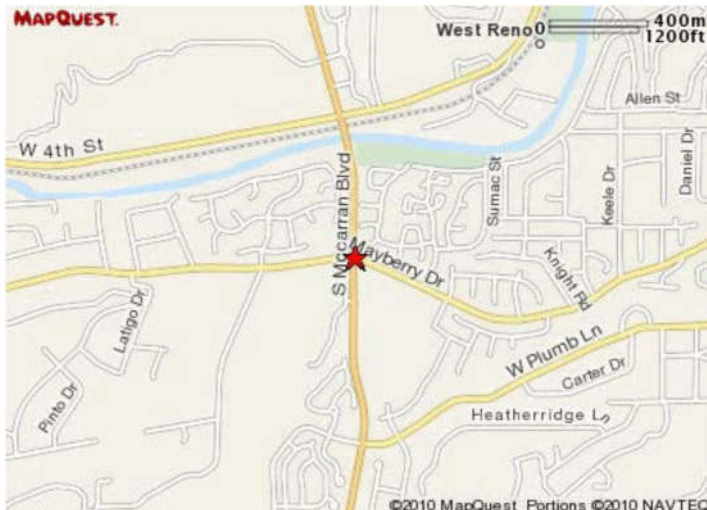

# ASHRAE WINE TASTING SOCIAL

**Date:** 12/08/17  
**Time:** 6:00pm – 8:00pm  
Whispering Vine  
3886 Mayberry Drive Suite D  
Reno, Nevada 89519

**Join your local ASHRAE chapter at their annual Wine Tasting Social where you will enjoy several signature wine, tasty appetizers, and join in our raffle prizes for a case of wine, 2 tickets for the Napa wine train, and many other prizes!!**